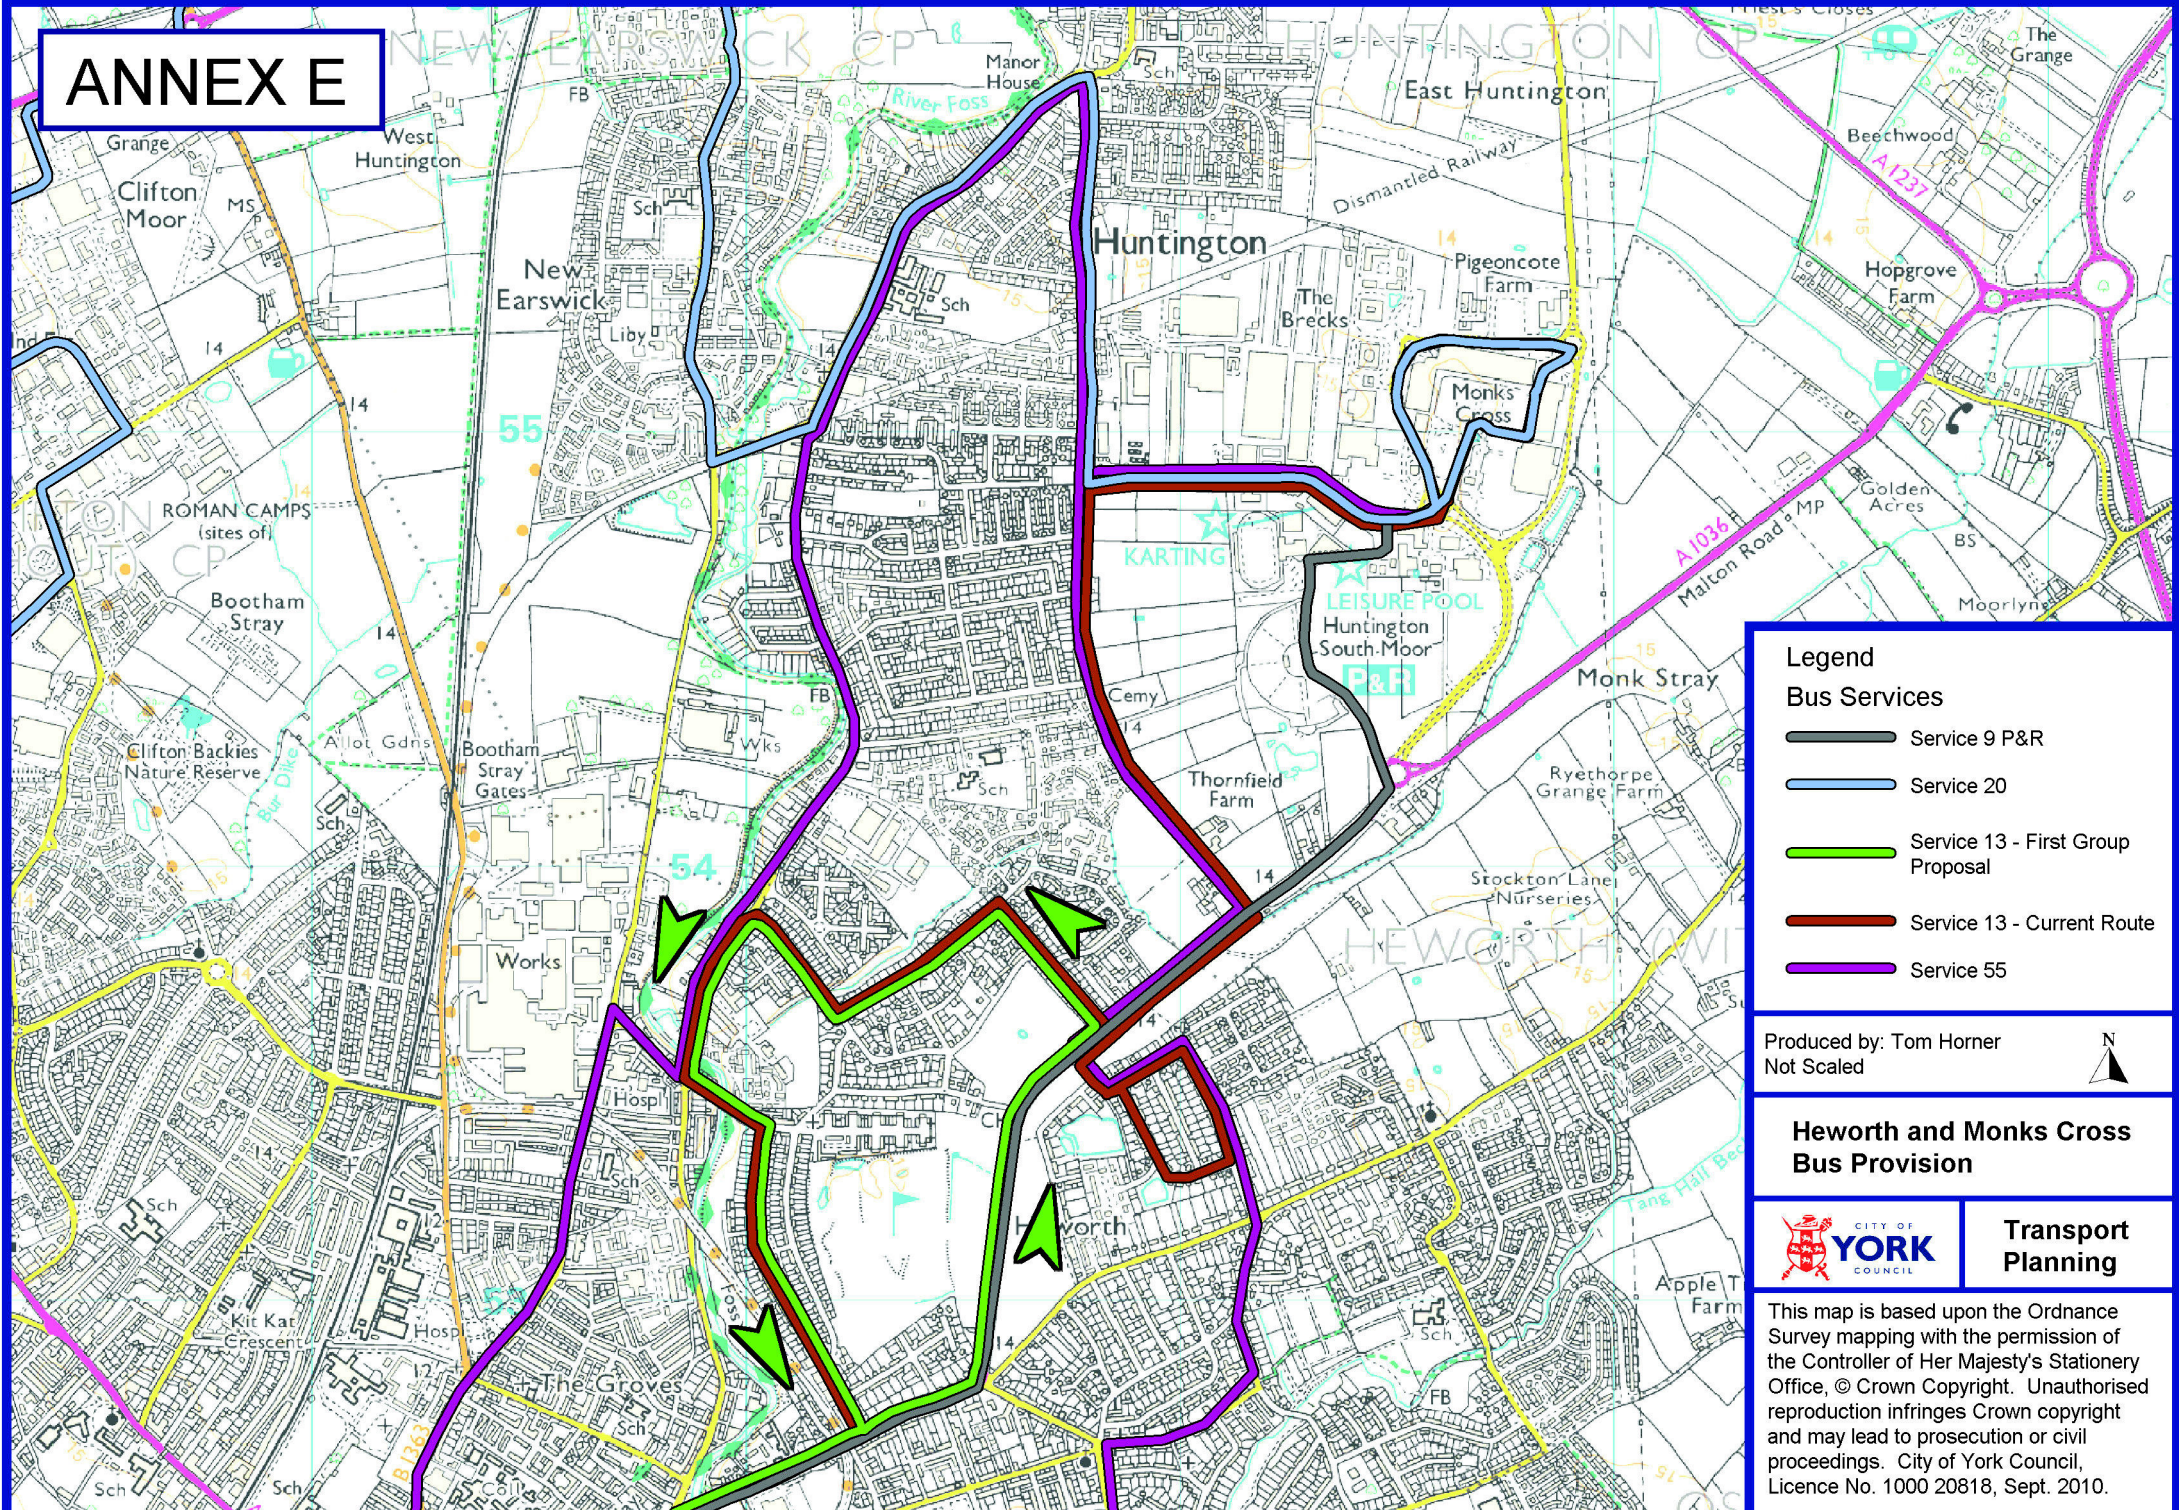

# ANNEX E

**Legend**

**Bus Services**

-  Service 9 P&R
-  Service 20
-  Service 13 - First Group Proposal
-  Service 13 - Current Route
-  Service 55

Produced by: Tom Horner  
Not Scaled

## Heworth and Monks Cross Bus Provision

**Transport Planning**

This map is based upon the Ordnance Survey mapping with the permission of the Controller of Her Majesty's Stationery Office, © Crown Copyright. Unauthorised reproduction infringes Crown copyright and may lead to prosecution or civil proceedings. City of York Council, Licence No. 1000 20818, Sept. 2010.